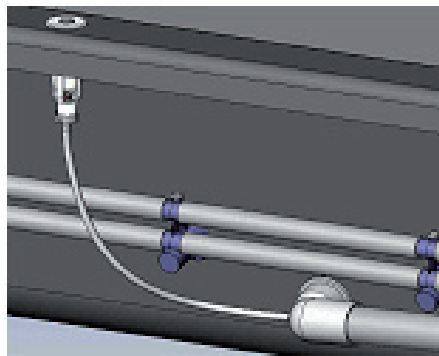

AROMATHERAPY

Enjoy your bath...
 ...When your sense of smell is source of pleasure

- Easy to install
- Easy to use
- 6 fragrances
- 2 different connections possible
- With or without non return valve

Relaxing Sensorial Tonic Calming Respiratory Refreshing

Description

Illustrations

Connection to the suction elbow :
 the vacuum breaker valve is integrated in
 the bottle support

Connection to the air venturi system :
 a non return valve can be integrated in the
 bottle support