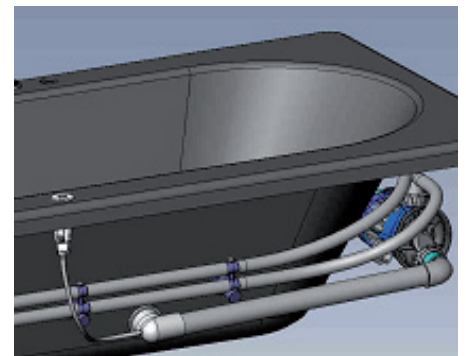

AROMATHERAPY

Enjoy your bath...
 ...When your sense of smell is source of pleasure

- Easy to install
- Easy to use
- 6 fragrances
- 2 different connections possible
- With or without non return valve

Relaxing Sensorial Tonic Calming Respiratory Refreshing

Description

Illustrations

Connection to the suction elbow :
 the vacuum breaker valve is integrated in
 the bottle support

Connection to the air venturi system :
 a non return valve can be integrated in the
 bottle support