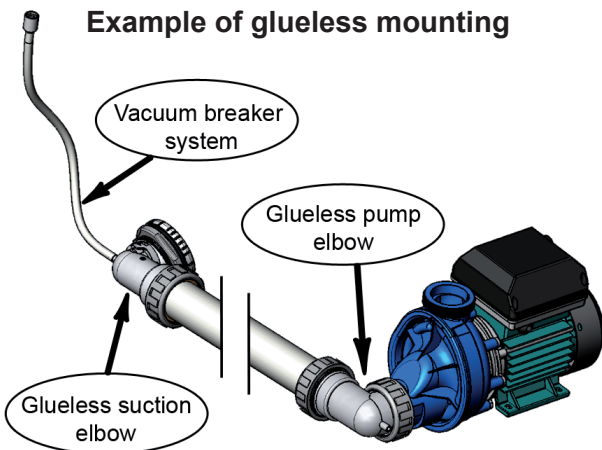

## Standard suction & brand new glueless suction

Description	With standard faces Ø86	With premium faces Ø105
Standard Ø50	 0911511003	 0911513003
Glueless and without retention Ø50	 0911611003	 0911613003

### Standard suction

In option you can add :

- wallfitting O'Ring (no silicone)
- vacuum breaker system (safe)

### Glueless suction

Designed for glueless application

No water retention

In option you can add :

- wallfitting O'ring (no silicone)
- 90° glueless pump elbow Ø50-50 (no glue)
- vacuum breaker system (safe)

	Types	Ref.	Illustrations
FITTING	90° glueless pump elbow Ø50-50 (no glue)	1111611001	
O'RING	Wallfitting O'ring (no silicone)	2917600001	
VACUUM BREAKER SYSTEM	Vacuum breaker system 560 W	0927081011	
	Vacuum breaker system 900 W	0927081001	
	Vacuum breaker system 1150 W	0927081021	
	Clamp for vacuum breaker system	1227000008	
TOOL	Tool for standard suction	3012000028	